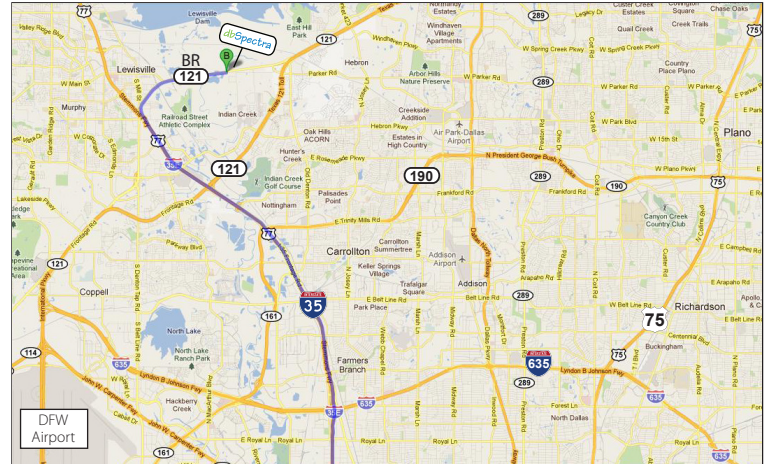

1590 East Highway 121 (Business)
 Building A, Suite 100
 Lewisville, Texas 75056
 (469)322-0080
 www.dbspectra.com

Dallas North Tollway

On Dallas North Tollway (portions toll) exit President George Bush Turnpike
 Take President George Bush Turnpike W (exit will be on left)
 Merge onto I-35E N
 Exit 450, TX-121 Business/Lewisville.
 Take right onto TX-121 Business
 dbSpectra will be on your right, approx. 2 miles

I-35E

On I-35E N towards Denton
 Exit 450, TX 121-Business/Lewisville
 Take right onto TX-121 Business
 dbSpectra will be on your right, approx. 2 miles

DFW Airport

Follow North Exit
 Merge onto International Pkwy N via left ramp, North Airport Exit (portions toll)
 International Pkwy becomes TX-121 N. Take TX-121 Business N toward Lewisville
 Merge onto S TX-121 Business N. Continue on TX-121 Business
 dbSpectra will be on your right, approx. 2 miles

North Central Express Way (US-75)

Merge onto I-635 West via Exit 21
 Merge onto I-35E N. Exit 27B towards Denton
 Exit 450, TX-121 Business/Lewisville.
 Take right onto TX-121 Business
 dbSpectra will be on your right, approx. 2 miles