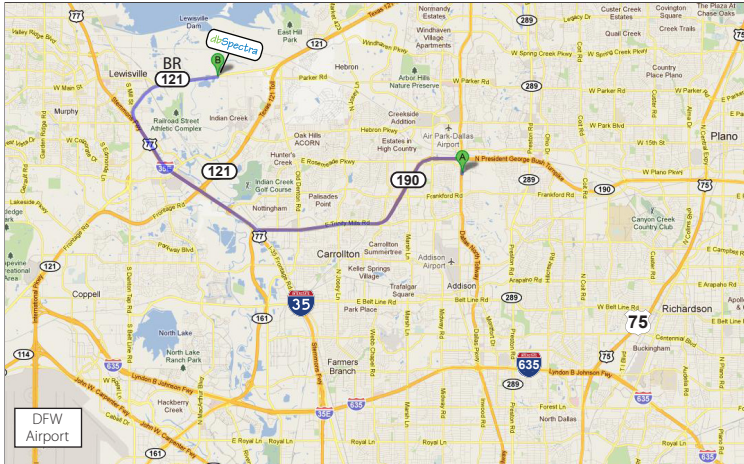

1590 East Highway 121 (Business)
 Building A, Suite 100
 Lewisville, Texas 75056
 (469)322-0080
 www.dbspectra.com

Dallas North Tollway

On Dallas North Tollway (portions toll) exit President George Bush Turnpike
 Take President George Bush Turnpike W (exit will be on left)
 Merge onto I-35E N
 Exit 450, TX-121 Business/Lewisville.
 Take right onto TX-121 Business
 dbSpectra will be on your right, approx. 2 miles

I-35E

On I-35E N towards Denton
 Exit 450, TX 121-Business/Lewisville
 Take right onto TX-121 Business
 dbSpectra will be on your right, approx. 2 miles

DFW Airport

Follow North Exit
 Merge onto International Pkwy N via left ramp, North Airport Exit (portions toll)
 International Pkwy becomes TX-121 N. Take TX-121 Business N toward Lewisville
 Merge onto S TX-121 Business N. Continue on TX-121 Business
 dbSpectra will be on your right, approx. 2 miles

North Central Express Way (US-75)

Merge onto I-635 West via Exit 21
 Merge onto I-35E N. Exit 27B towards Denton
 Exit 450, TX-121 Business/Lewisville.
 Take right onto TX-121 Business
 dbSpectra will be on your right, approx. 2 miles

Do not take the TX-121 Bypass
 Go to Google maps for accurate directions.

CONVENIENT HOTELS

Gaylord Texan	(817) 778-1000
Fairfield Inn Dallas/Lewisville	(972)899-6900
Holiday Inn Express Lewisville	(972)459-8000
Country Inn & Suites Lewisville	(972)315-6565
Courtyard Marriot Dallas/Lewisville	(972)316-3100