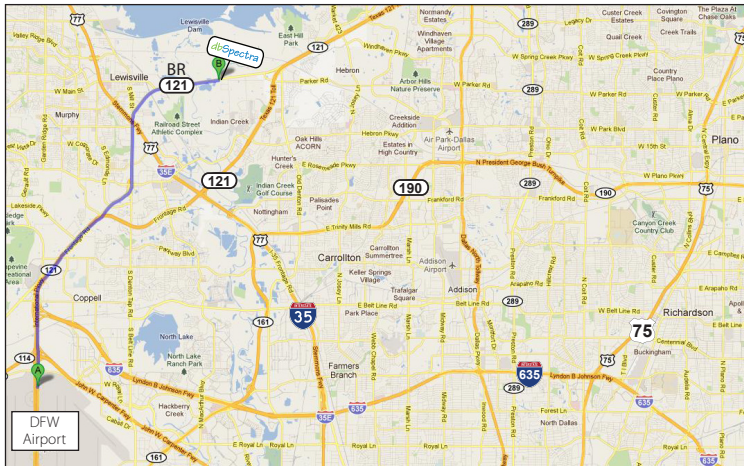

1590 East Highway 121 (Business)
 Building A, Suite 100
 Lewisville, Texas 75056
 (469)322-0080
 www.dbspectra.com

Dallas North Tollway

On Dallas North Tollway (portions toll) exit President George Bush Turnpike
 Take President George Bush Turnpike W (exit will be on left)
 Merge onto I-35E N
 Exit 450, TX-121 Business/Lewisville.
 Take right onto TX-121 Business
 dbSpectra will be on your right, approx. 2 miles

I-35E

On I-35E N towards Denton
 Exit 450, TX 121-Business/Lewisville
 Take right onto TX-121 Business
 dbSpectra will be on your right, approx. 2 miles

DFW Airport

Follow North Exit
 Merge onto International Pkwy N via left ramp, North Airport Exit (portions toll)
 International Pkwy becomes TX-121 N. Take TX-121 Business N toward Lewisville
 Merge onto S TX-121 Business N. Continue on TX-121 Business
 dbSpectra will be on your right, approx. 2 miles

North Central Express Way (US-75)

Merge onto I-635 West via Exit 21
 Merge onto I-35E N. Exit 27B towards Denton
 Exit 450, TX-121 Business/Lewisville.
 Take right onto TX-121 Business
 dbSpectra will be on your right, approx. 2 miles