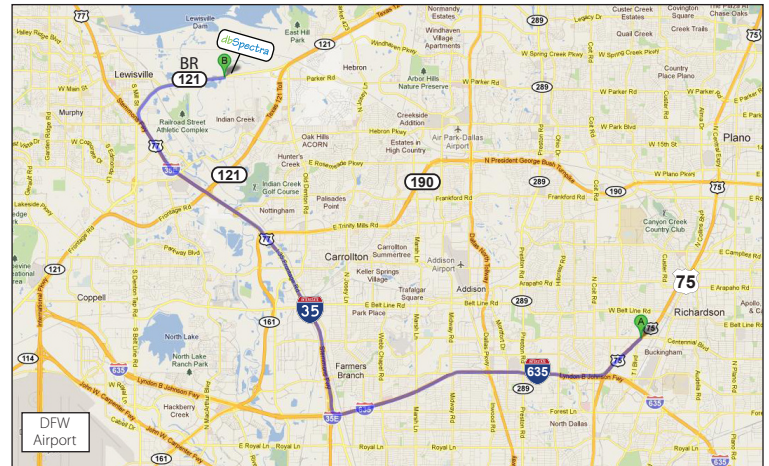

1590 East Highway 121 (Business)
 Building A, Suite 100
 Lewisville, Texas 75056
 (469)322-0080
 www.dbspectra.com

Dallas North Tollway

On Dallas North Tollway (portions toll) exit President George Bush Turnpike
 Take President George Bush Turnpike W (exit will be on left)
 Merge onto I-35E N
 Exit 450, TX-121 Business/Lewisville.
 Take right onto TX-121 Business
 dbSpectra will be on your right, approx. 2 miles

I-35E

On I-35E N towards Denton
 Exit 450, TX 121-Business/Lewisville
 Take right onto TX-121 Business
 dbSpectra will be on your right, approx. 2 miles

DFW Airport

Follow North Exit
 Merge onto International Pkwy N via left ramp, North Airport Exit (portions toll)
 International Pkwy becomes TX-121 N. Take TX-121 Business N toward Lewisville
 Merge onto S TX-121 Business N. Continue on TX-121 Business
 dbSpectra will be on your right, approx. 2 miles

North Central Express Way (US-75)

Merge onto I-635 West via Exit 21
 Merge onto I-35E N. Exit 27B towards Denton
 Exit 450, TX-121 Business/Lewisville.
 Take right onto TX-121 Business
 dbSpectra will be on your right, approx. 2 miles

Do not take the TX-121 Bypass
 Go to Google maps for accurate directions.

CONVENIENT HOTELS

Gaylord Texan	(817) 778-1000
Fairfield Inn Dallas/Lewisville	(972)899-6900
Holiday Inn Express Lewisville	(972)459-8000
Country Inn & Suites Lewisville	(972)315-6565
Courtyard Marriot Dallas/Lewisville	(972)316-3100