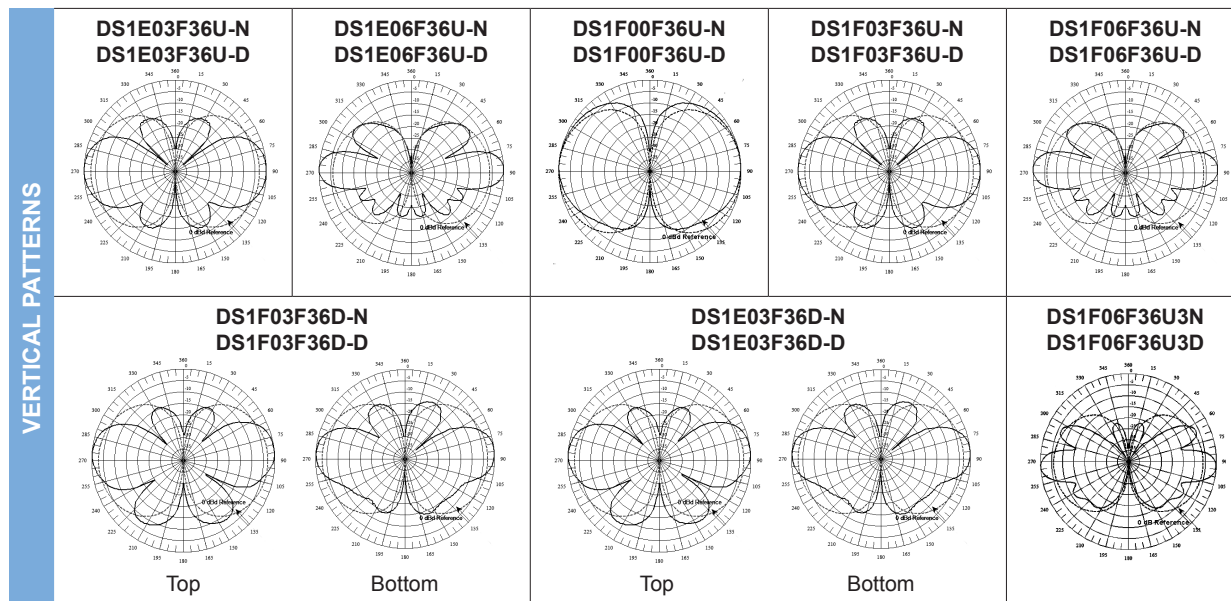

VHF Omni Antennas (140-164 MHz)

		140-150 MHz						150-164 MHz									
Model Number		DS1E03F36U-N	DS1E03F36U-D	DS1E06F36U-N	DS1E06F36U-D	DS1E03F36D-N	DS1E03F36D-D	DS1F00F36U-N	DS1F00F36U-D	DS1F03F36U-N	DS1F03F36U-D	DS1F06F36U-N	DS1F06F36U-D	DS1F03F36D-N	DS1F03F36D-D	DS1F06F36U3N	DS1F06F36U3D
Input Connector		N(F)	7/16 DIN	N(F)	7/16 DIN	N(F)	7/16 DIN	N(F)	7/16 DIN	N(F)	7/16 DIN	N(F)	7/16 DIN	N(F)	7/16 DIN	N(F)	7/16 DIN
Type		Single		Single		Dual		Single		Single		Single		Dual		Beamtilt	
ELECTRICAL	Bandwidth, MHz	10		10		10		14		14		14		14		14	
	Power, Watts	500		500		350		500		500		500		350		500	
	Gain, dBd	3		6		3		0		3		6		3		6	
	Horizontal Beamwidth, degrees	360		360		360		360		360		360		360		360	
	Vertical Beamwidth, degrees	30		16		30		65		30		16		30		16	
	Beam Tilt, degrees	0		0		0		0		0		0		0		3 Down	
	Isolation (minimum), dB	N/A		N/A		30		N/A		N/A		N/A		30		N/A	
MECHANICAL	Number of Connectors	1		1		2		1		1		1		2		1	
	Flat Plate Area, ft ² (m ²)	2.5 (0.23)		4.58 (0.43)		4.1 (0.38)		1.63 (0.15)		2.53 (0.24)		4.38 (0.41)		4.5 (0.42)		4.38 (0.41)	
	Lateral Windload Thrust, lbf(N)	105 (467)		172 (765)		169 (752)		60 (267)		95 (423)		164 (730)		169 (752)		164 (730)	
	Survival Wind Speed without ice, mph(kph)	120 (193)		72 (116)		75 (121)		200 (322)		110 (177)		75 (121)		75 (121)		75 (121)	
	with 0.5" radial ice, mph(kph)	100 (161)		52 (84)		65 (105)		161 (260)		93 (150)		60 (97)		65 (105)		60 (97)	
Mounting Hardware included	DSH3V3N		DSH3V3N		DSH3V3N		DSH2V3R		DSH3V3R		DSH3V3N		DSH3V3N		DSH3V3N		
DIMENSIONS	Length, ft(m)	14.9 (4.5)		22.9 (7)		24.3 (7.4)		8.2 (2.5)		12.6 (3.8)		21.9 (6.7)		22.3 (6.8)		21.9 (6.7)	
	Radome O.D., in(cm)	3 (7.6)		3 (7.6)		3 (7.6)		3 (7.6)		3 (7.6)		3 (7.6)		3 (7.6)		3 (7.6)	
	Mast O.D., in(cm)	2.5 (6.4)		2.5 (6.4)		2.5 (6.4)		2.5 (6.4)		2.5 (6.4)		2.5 (6.4)		2.5 (6.4)		2.5 (6.4)	
	Net Weight w/o bracket, lb(kg)	43 (19.5)		65 (29.5)		70 (31.8)		20 (9.1)		37 (16.8)		60 (27.2)		63 (28.6)		60 (27.2)	
	Shipping Weight, lb(kg)	73 (33.1)		95 (43.1)		100 (45.4)		40 (18.1)		67 (30.4)		90 (40.8)		93 (42.2)		90 (40.8)	